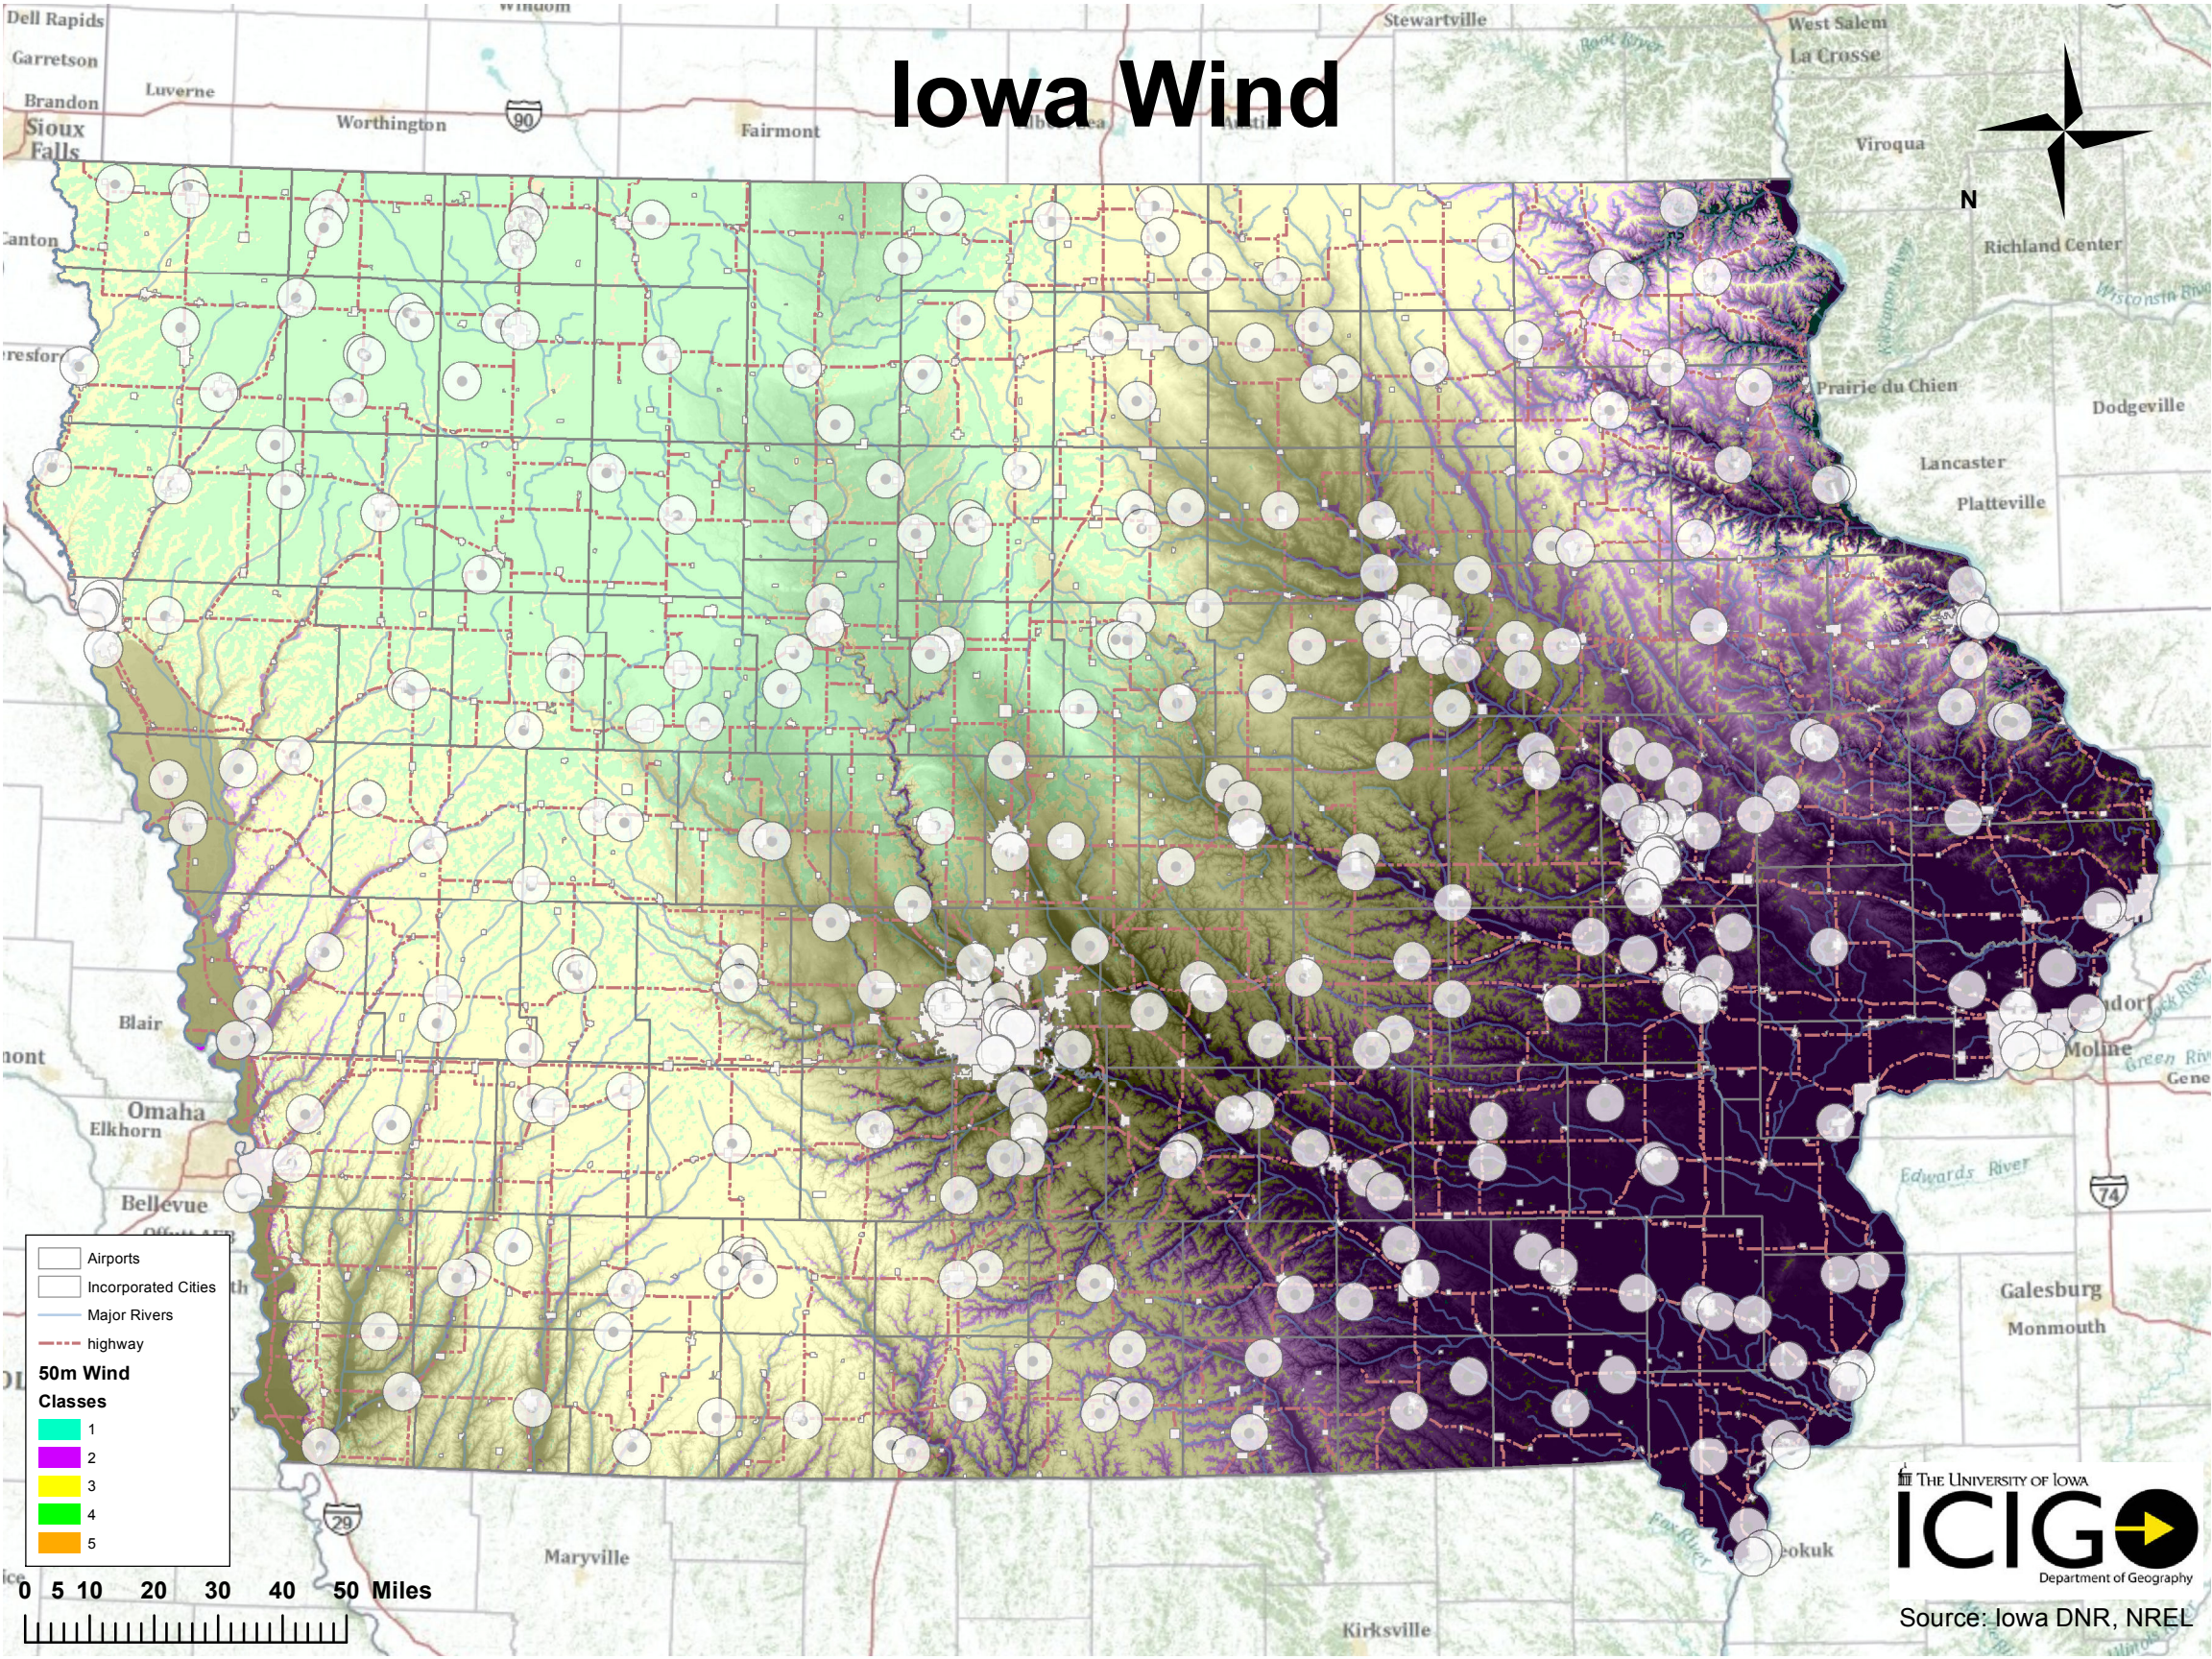

Iowa Wind

- Airports
- Incorporated Cities
- Major Rivers
- highway

50m Wind
Classes

- 1
- 2
- 3
- 4
- 5